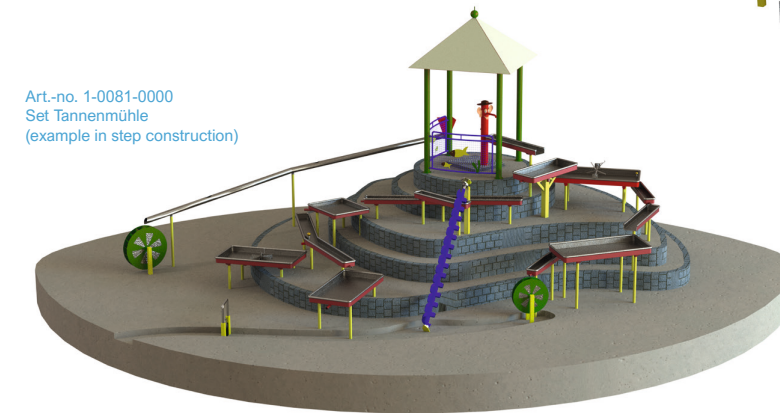

Art.-no. 1-0081-0000
Set Tannenmühle
(example in step construction)