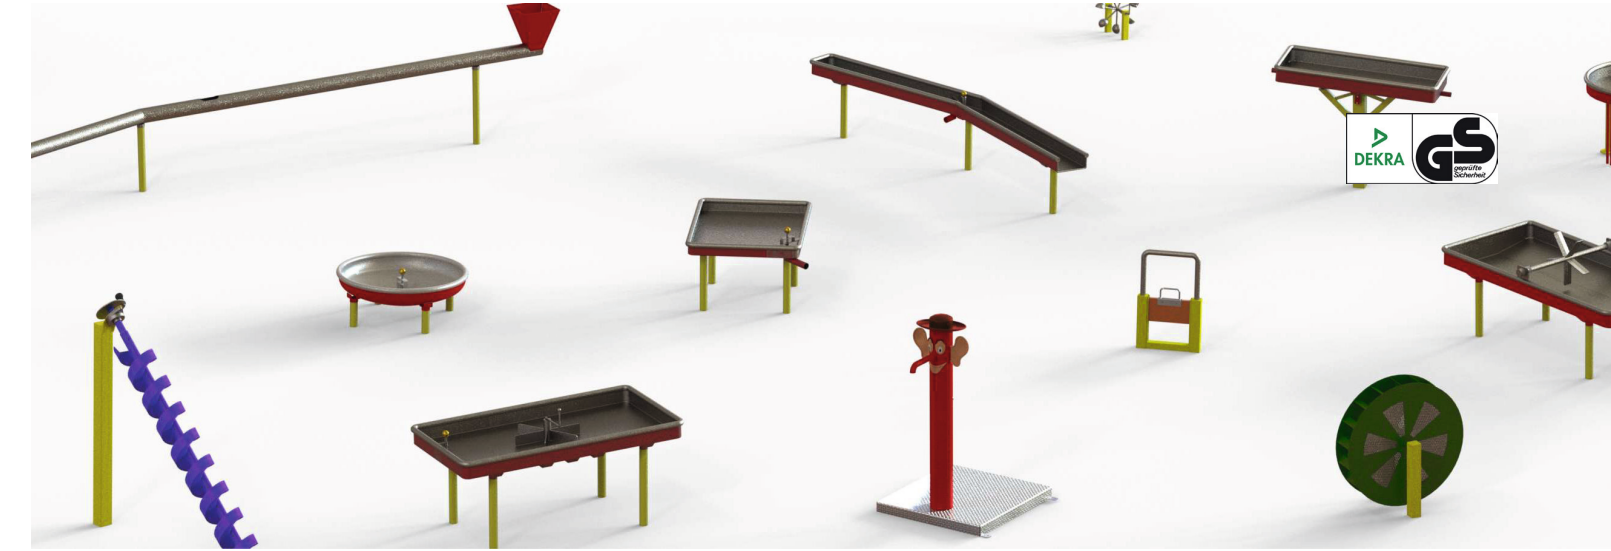

Mobile water playground

Our mobile water playground is a set of various elements that are placed, for example, on a lawn. Foundations and complex assembly are not necessary.

Due to the free placement, the location and arrangement of the water playground can be changed again and again, which provides additional play value. The water supply is provided by a garden hose with constant fresh water or as a circuit by regularly draining and replacing the water.

This system is particularly suitable for Kindergartens and day care centers.