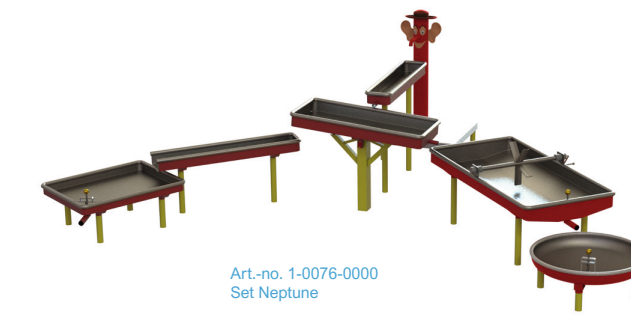

Customized to your needs

The fixed water playground is ideal for public playgrounds, swimming pools and bathing lakes, adventure gastronomy and children's hotels, as well as for animal and leisure parks.

From a few elements to large XL installations with handmade figures, we offer a wide range of play equipment around the theme of water. All water play elements have the GS mark and can be purchased individually or as a pre-configured set.

By training our metal construction professionals to become safe playground specialists and certified playground inspectors, we offer you the best possible expertise in the design, construction, fabrication, installation and inspection of our certified playground equipment.

Art.-no. 1-0076-0000
Set Neptune