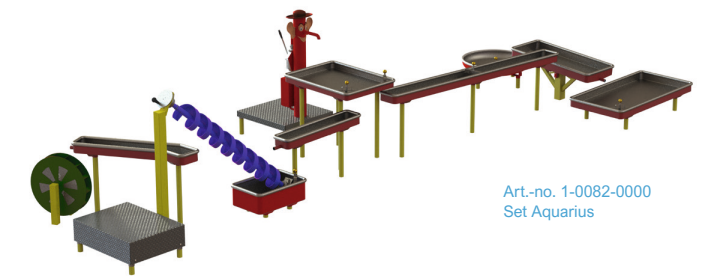

Art.-no. 1-0082-0000
Set Aquarius